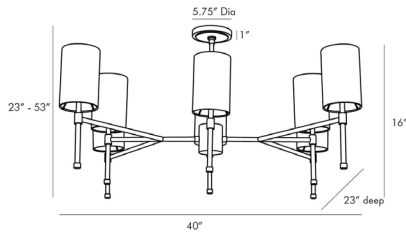

ARTERIOS

REMINGTON CHANDELIER

89125

H: 23 IN, W: 40 IN, D: 23 IN
 Heritage Brass, White Linen
 Contract Suitable As Is

Elegant and classic in form, updated and modern in style, this grand chandelier is the best of both worlds. Eight lights are fixed in three rows, topped with white linen shades that help create lighting that is warm and inviting. The frame is built from steel and has a heritage brass finish with antique brass accents, adding polish and class. When viewed from below, the structure forms an appealing grid. Additional pipe available

APPEARANCE

Material Cotton, Linen, Steel
 Finish Antique Brass, Heritage Brass, White
 Top Coat/Sealant true

DIMENSIONS

Chandelier H: 16 IN, W: 40 IN, D: 23 IN
 Minimum Hanging Height 23 IN
 Maximum Hanging Height 53 IN
 Canopy H: 1.5 IN, Dia: 5.75 IN

WIRING

Rating Damp
 Cord 10 FT, Black, SVT
 Socket 8, Type B=-E12 Other
 Maximum Watt 40
 Voltage 110-120 V

CERTIFICATIONS

Certifications Mexico
 United States, Canada

COMPLIANCY

UL/ETL Yes
 RoHS true

SHIPPING

Shipping Requirements TruckShip
 Product Weight 15 LBS
 Gross Weight 1 25.95 LBS
 Shipping Box 1 H: 10 IN, L: 39 IN, W: 33 IN

ADDITIONAL INFO

Features Assembly Required

REPLACEMENT PARTS

Replacement Part 1 PIPE-172
 Replacement Part 1 Dim (1) 4", (1) 6", and (1) 12"
 Replacement Part 2 CANOPY-303
 Replacement Part 2 Dim 1.5" x 5.75"